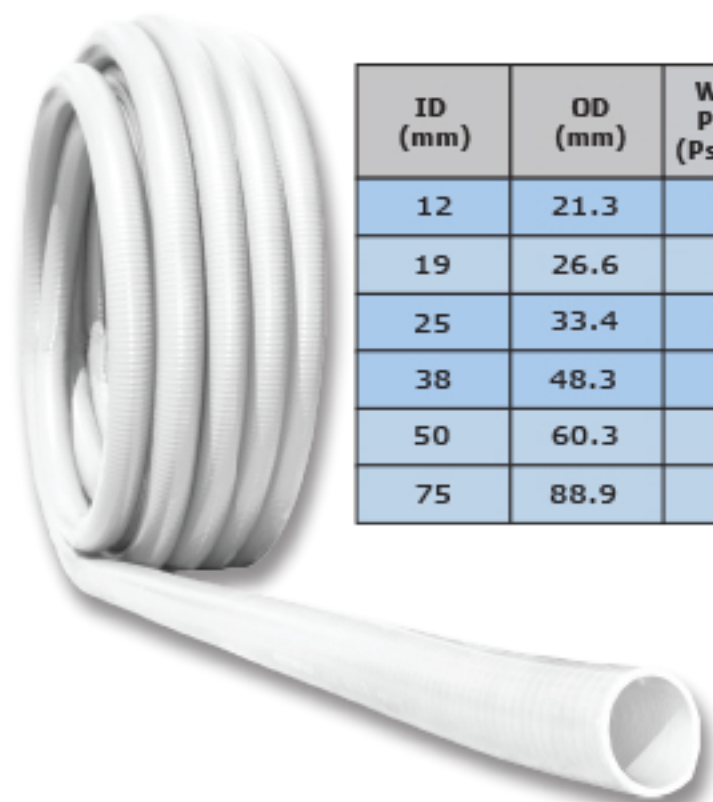

## WHITE SPA FLEX - PVC

### Pool & Spa Suction Hose

- Pipe-sized hose for O.D. critical applications
- Circulation systems for spa pools, swimming pools & irrigation
- Suitable for above ground and inground installations
- Simplifies plumbing layouts, improves flow rates
- Manufactured with virgin resin and high quality plasticizer
- Designed to be used with PVC pressure pipe fittings (schedule 40)
- Use with "WELD ON" adhesives (Rigid to flex formula)
- FDA approved non-toxic formula
- Available in 15 or 30 Metre coils (depending on hose size)

| ID (mm) | OD (mm) | Working Pressure (Psi @21°C) | Vacuum (in/HG) | Approx Weight (Kgs/Mtr) | Roll Length (Metres) |
|---------|---------|------------------------------|----------------|-------------------------|----------------------|
| 12      | 21.3    | 100                          | 28             | 0.22                    | 30                   |
| 19      | 26.6    | 100                          | 28             | 0.32                    | 30                   |
| 25      | 33.4    | 100                          | 28             | 0.45                    | 15                   |
| 38      | 48.3    | 65                           | 28             | 0.72                    | 15                   |
| 50      | 60.3    | 60                           | 28             | 0.99                    | 15                   |
| 75      | 88.9    | 60                           | 28             | 1.88                    | 15                   |